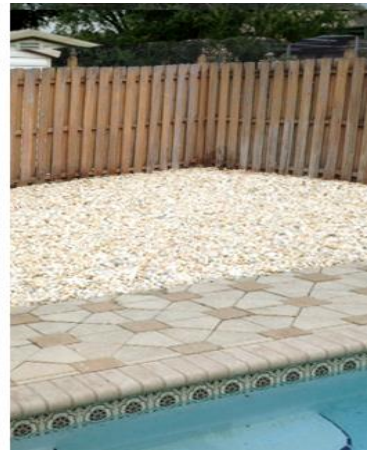

INTRODUCING FLORAL BEIGE

This magnificent gravel is truly the most beautiful landscaping material ever produced here at Elmore! It appears to change shades to fit the natural changes in both sunlight and moisture. When wet, this gravel appears as a deep golden beige. Allowed to dry, it becomes a near white beige color with a hint of peach. The extended uses for this dynamic gravel truly bridge the large gap between our existing white and brown products.