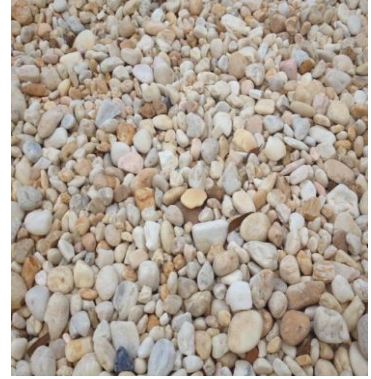

INTRODUCING FLORAL BEIGE

This magnificent gravel is truly the most beautiful landscaping material ever produced here at Elmore! It appears to change shades to fit the natural changes in both sunlight and moisture. When wet, this gravel appears as a deep golden beige. Allowed to dry, it becomes a near white beige color with a hint of peach. The extended uses for this dynamic gravel truly bridge the large gap between our existing white and brown products.